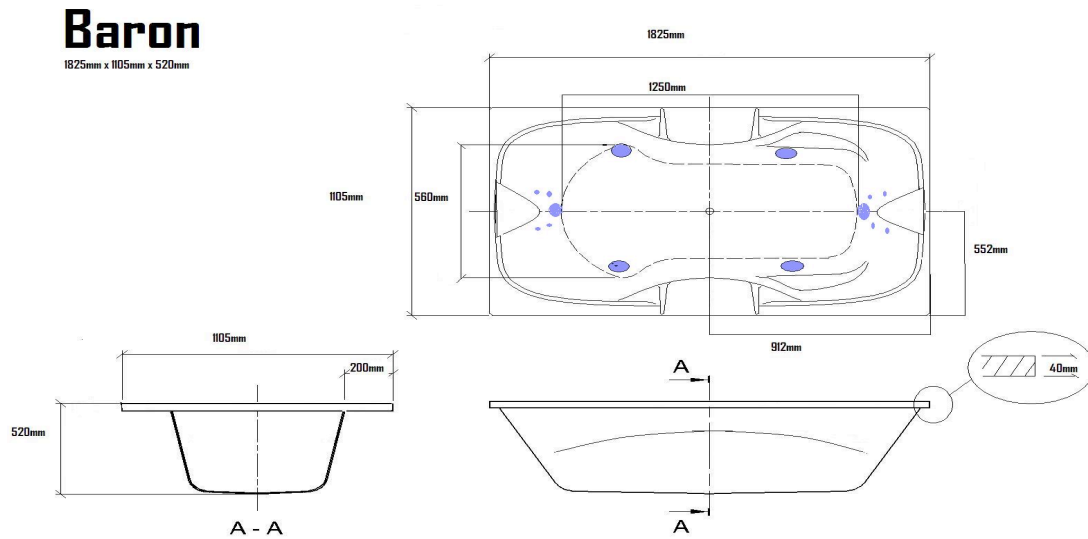

# Baron 1825mm x 1105mm x 520mm

## Standard Features

Pump – 1HP Extra Heat (Manual control)

Standard Jets & Headrests (shown in purple on drawing)

	Mini	Macro	Swirl	Headrest
1825mm	8	4	2	2

## Optional Extras

Optional Hydrotherapy Jets (shown in green on drawing)

	Mini	Macro	Swirl
1825mm	4	N/A	N/A