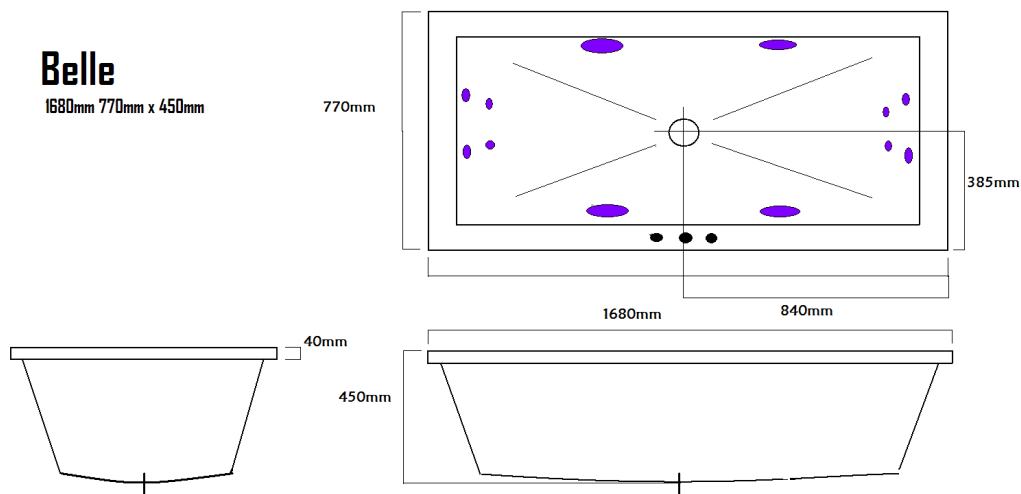

Belle 1680mm x 770mm x 450mm

Standard Features

Pump – 1HP Extra Heat (Manual control)

Standard Jets & Headrests (shown in purple on drawing)

	Mini	Macro	Swirl	Headrest
1680mm	8	4	N/A	N/A

Optional Extras

Optional Hydrotherapy Jets (shown in green on drawing)

	Mini	Macro	Swirl
1680mm	N/A	N/A	N/A

Air systems

Air System with 12 Jets in Chrome, Gold or matching color inc. mounting legs attached to bath with standard or heated blower.

Available Pump Upgrades

- Air Button (Manual) 1.5hp Hot Pump
- Eezi Touch (Electric) 1hp Hot Pump
1.5hp Hot Pump
- Sensa Touch (Electric) 1hp Hot Pump
1.5hp Hot Pump
- Spa Key (Wireless control) 1hp Hot Pump
1.5hp Hot Pump