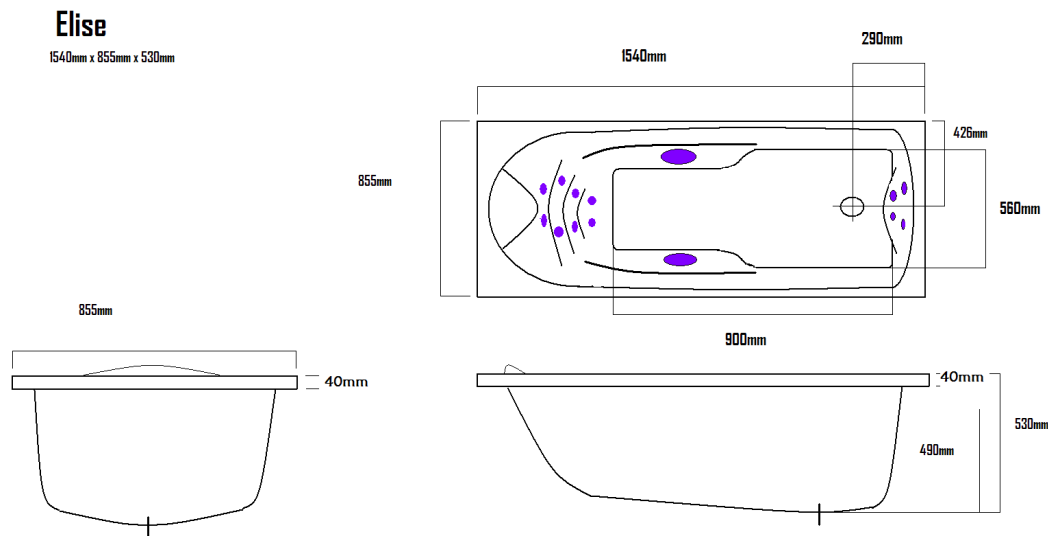

# Elise 1540mm x 855mm x 530mm

## Standard Features

Pump – 1HP Extra Heat (Manual control)

Standard Jets & Headrests (shown in purple on drawing)

	Mini	Macro	Swirl	Headrest
<b>1540mm</b>	<b>12</b>	<b>2</b>	<b>N/A</b>	<b>1</b>

## Optional Extras

Optional Hydrotherapy Jets (shown in green on drawing)

	Mini	Macro	Swirl
<b>1540mm</b>	<b>N/A</b>	<b>N/A</b>	<b>N/A</b>