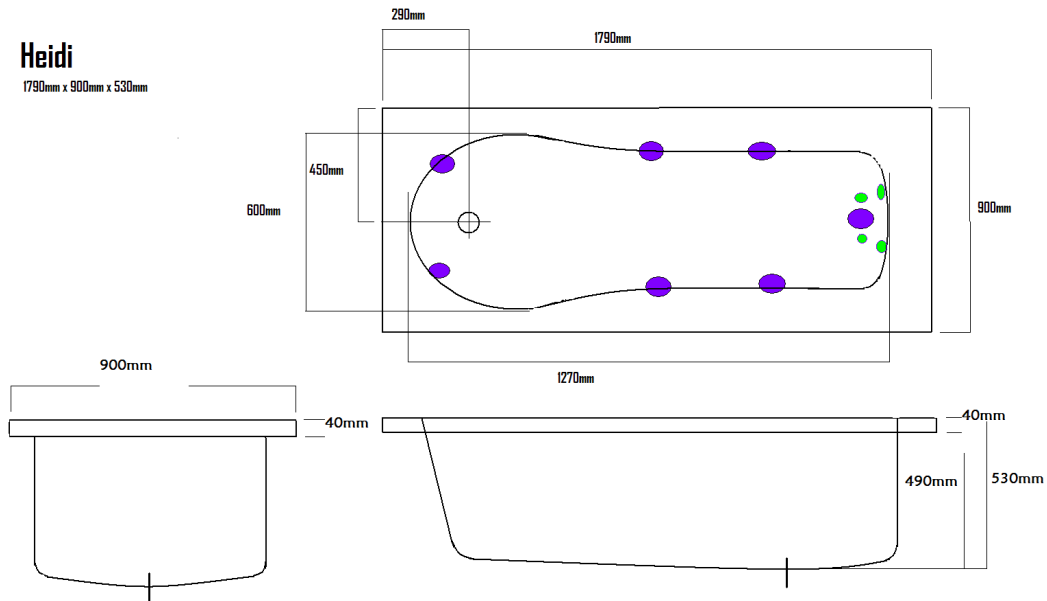

# Heidi 1790mm x 900mm x 530mm

## Standard Features

Pump – 1HP Extra Heat (Manual control)

Standard Jets & Headrests (shown in purple on drawing)

	Mini	Macro	Swirl	Headrest
1540mm	N/A	6	1	N/A

## Optional Extras

Optional Hydrotherapy Jets (shown in green on drawing)

	Mini	Macro	Swirl
1540mm	4	N/A	N/A