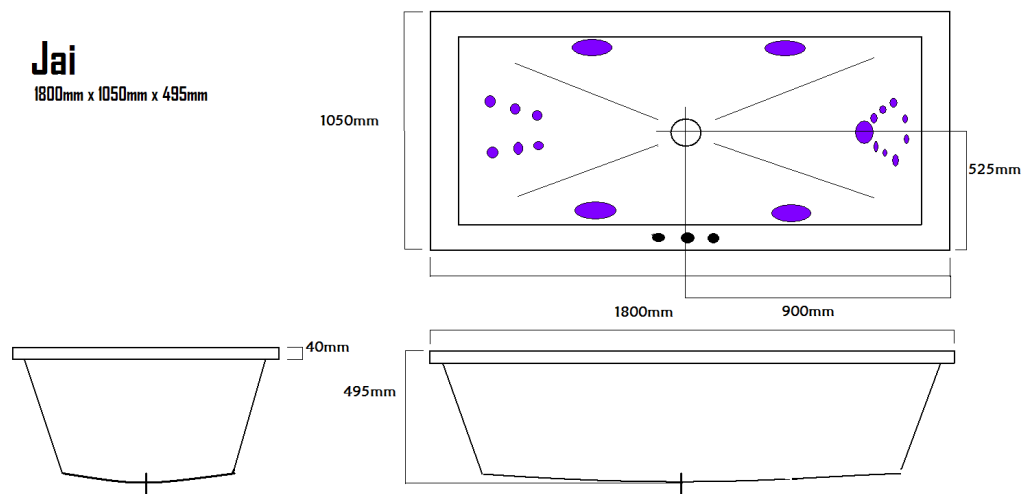

# Jai 1800mm x 1050mm x 495mm

## Standard Features

Pump – 1HP Extra Heat (Manual control)

Standard Jets & Headrests (shown in purple on drawing)

	Mini	Macro	Swirl	Headrest
<b>1800mm</b>	<b>14</b>	<b>4</b>	<b>1</b>	<b>N/A</b>

## Optional Extras

Optional Hydrotherapy Jets (shown in green on drawing)

	Mini	Macro	Swirl
<b>1800mm</b>	<b>N/A</b>	<b>N/A</b>	<b>N/A</b>