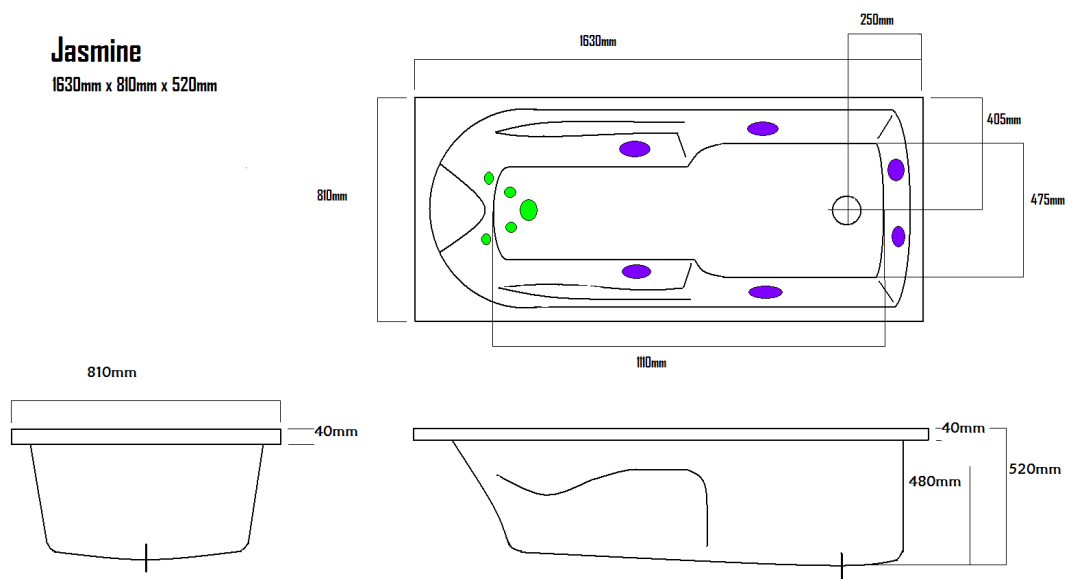

Jasmine 1630mm x 810mm x 520mm

Standard Features

Pump – 1HP Extra Heat (Manual control)

Standard Jets & Headrests (shown in purple on drawing)

	Mini	Macro	Swirl	Headrest
1630mm	N/A	6	N/A	1

Optional Extras

Optional Hydrotherapy Jets (shown in green on drawing)

	Mini	Macro	Swirl
1630mm	4	N/A	1

Air systems

Air System with 12 Jets in Chrome, Gold or matching color inc. mounting legs attached to bath with standard or heated blower.

Available Pump Upgrades

- Air Button (Manual) 1.5hp Hot Pump
- Eezi Touch (Electric) 1hp Hot Pump
1.5hp Hot Pump
- Sensa Touch (Electric) 1hp Hot Pump
1.5hp Hot Pump
- Spa Key (Wireless control) 1hp Hot Pump
1.5hp Hot Pump