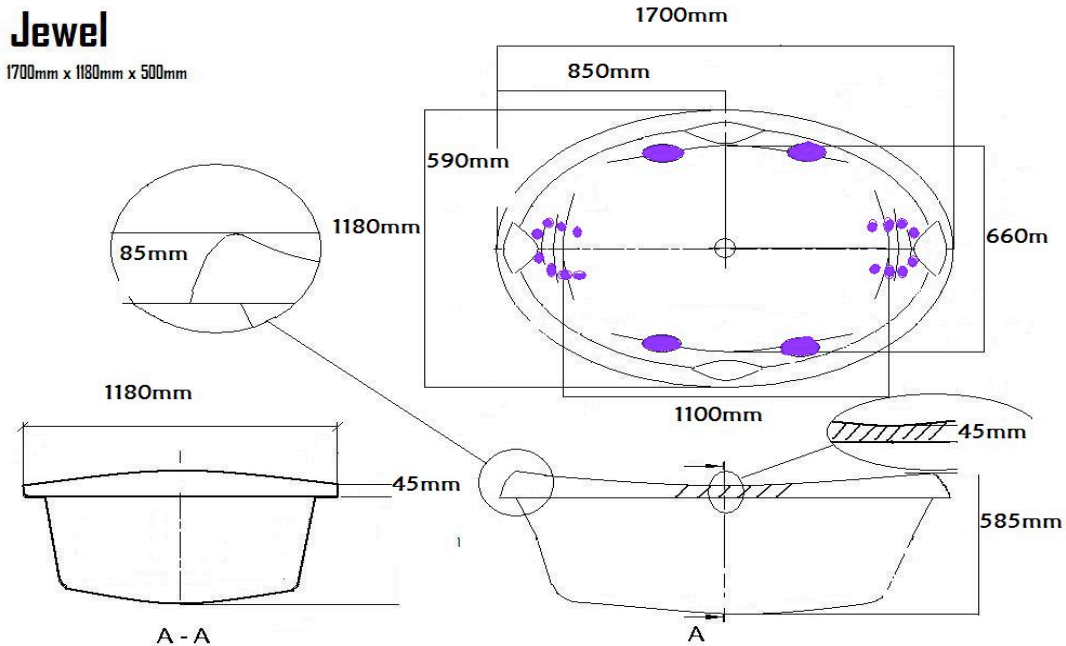

Jewel 1700mm x 1180mm x 500mm

Standard Features

Pump – 1HP Extra Heat (Manual control)

Standard Jets & Headrests (shown in purple on drawing)

	Mini	Macro	Swirl	Headrest
1700mm	16	4	N/A	2

Optional Extras

Optional Hydrotherapy Jets (shown in green on drawing)

	Mini	Macro	Swirl
1700mm	N/A	N/A	N/A

Air systems

Air System with 12 Jets in Chrome, Gold or matching color inc. mounting legs attached to bath with standard or heated blower.

Available Pump Upgrades

- Air Button (Manual) 1.5hp Hot Pump
- Eezi Touch (Electric) 1hp Hot Pump
1.5hp Hot Pump
- Sensa Touch (Electric) 1hp Hot Pump
1.5hp Hot Pump
- Spa Key (Wireless control) 1hp Hot Pump
1.5hp Hot Pump