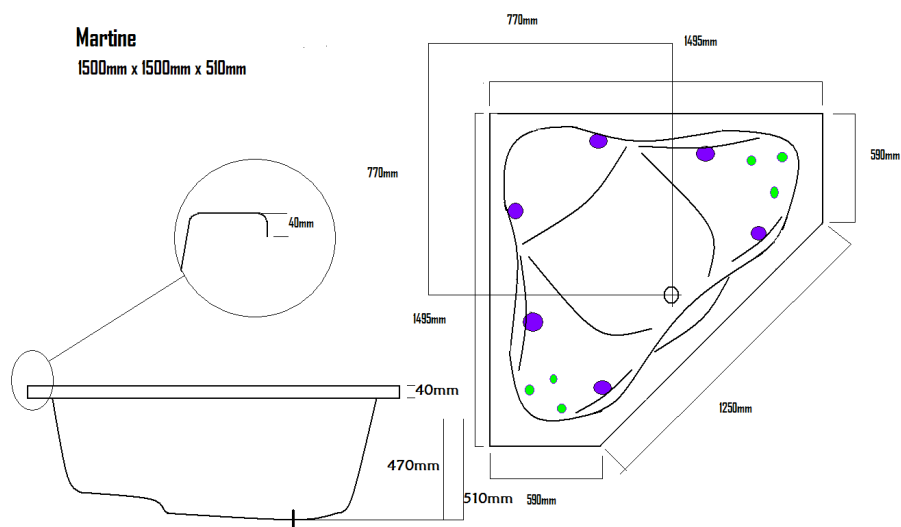

Martine 1500mm x 1500mm x 510mm

Standard Features

Pump – 1HP Extra Heat (Manual control)

Standard Jets & Headrests (shown in purple on drawing)

	Mini	Macro	Swirl	Headrest
1500mm	N/A	6	N/A	N/A

Optional Extras

Optional Hydrotherapy Jets (shown in green on drawing)

	Mini	Macro	Swirl
1500mm	6	N/A	N/A

Air systems

Air System with 12 Jets in Chrome, Gold or matching color inc. mounting legs attached to bath with standard or heated blower.