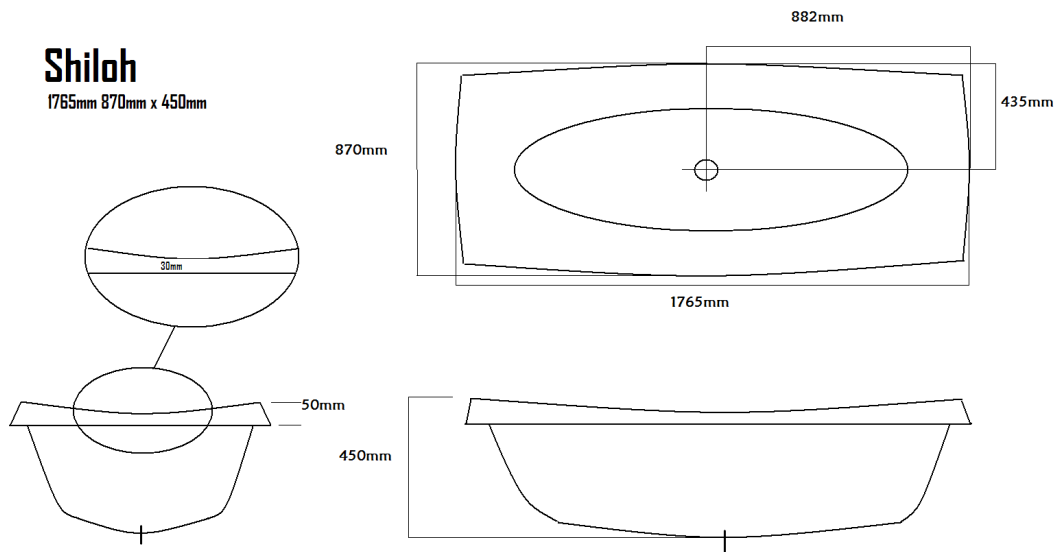

# Shiloh 1765mm x 870mm x 480mm

## Standard Features

Bath only

Standard Jets & Headrests (shown in purple on drawing)

	Mini	Macro	Swirl	Headrest
<b>1765mm</b>	N/A	N/A	N/A	N/A

## Optional Extras

Optional Hydrotherapy Jets (shown in green on drawing)

	Mini	Macro	Swirl
<b>1765mm</b>	N/A	N/A	N/A