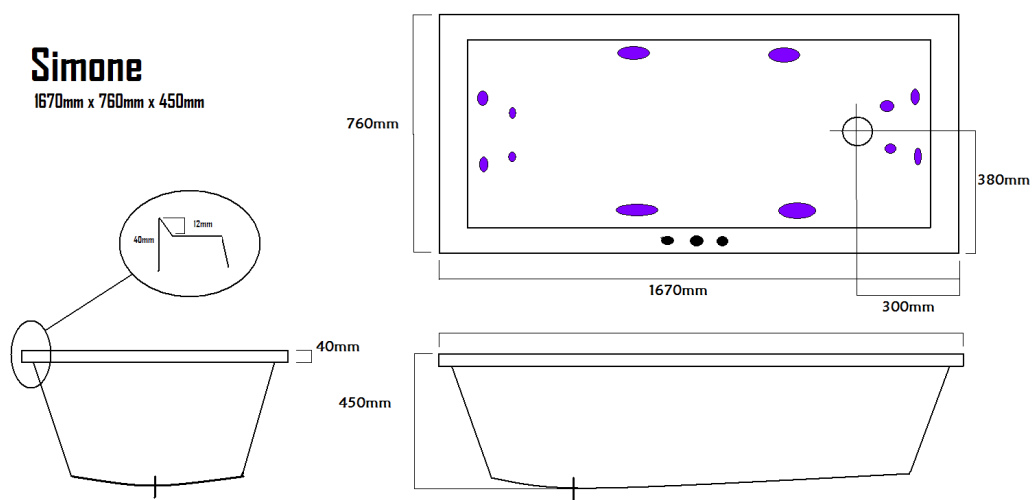

Simone 1670mm x 760mm x 450mm

Standard Features

Pump – 1HP Extra Heat (Manual control)

Standard Jets & Headrests (shown in purple on drawing)

	Mini	Macro	Swirl	Headrest
1670mm	8	4	N/A	N/A

Optional Extras

Optional Hydrotherapy Jets (shown in green on drawing)

	Mini	Macro	Swirl
1670mm	N/A	N/A	N/A

Available Pump Upgrades

- Air Button (Manual) 1.5hp Hot Pump
- Eezi Touch (Electric) 1hp Hot Pump
1.5hp Hot Pump
- Sensa Touch (Electric) 1hp Hot Pump
1.5hp Hot Pump
- Spa Key (Wireless control) 1hp Hot Pump
1.5hp Hot Pump