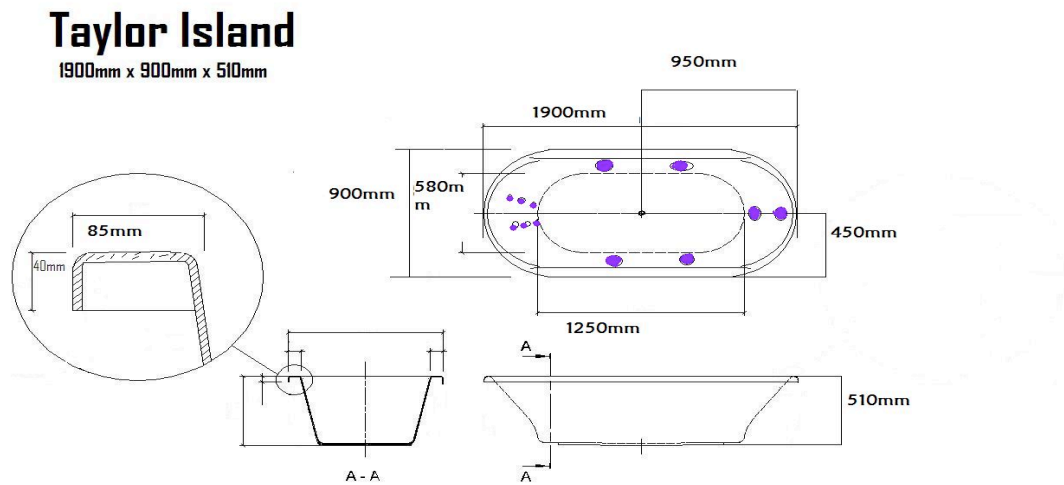

Taylor Island 1900mm x 900mm x 510mm

Standard Features

Pump – 1HP Extra Heat (Manual control)

Standard Jets & Headrests (shown in purple on drawing)

	Mini	Macro	Swirl	Headrest
1900mm	6	5	1	N/A

Optional Extras

Optional Hydrotherapy Jets (shown in green on drawing)

	Mini	Macro	Swirl
1900mm	N/A	N/A	N/A

Air systems

Air System with 12 Jets in Chrome, Gold or matching color inc. mounting legs attached to bath with standard or heated blower.