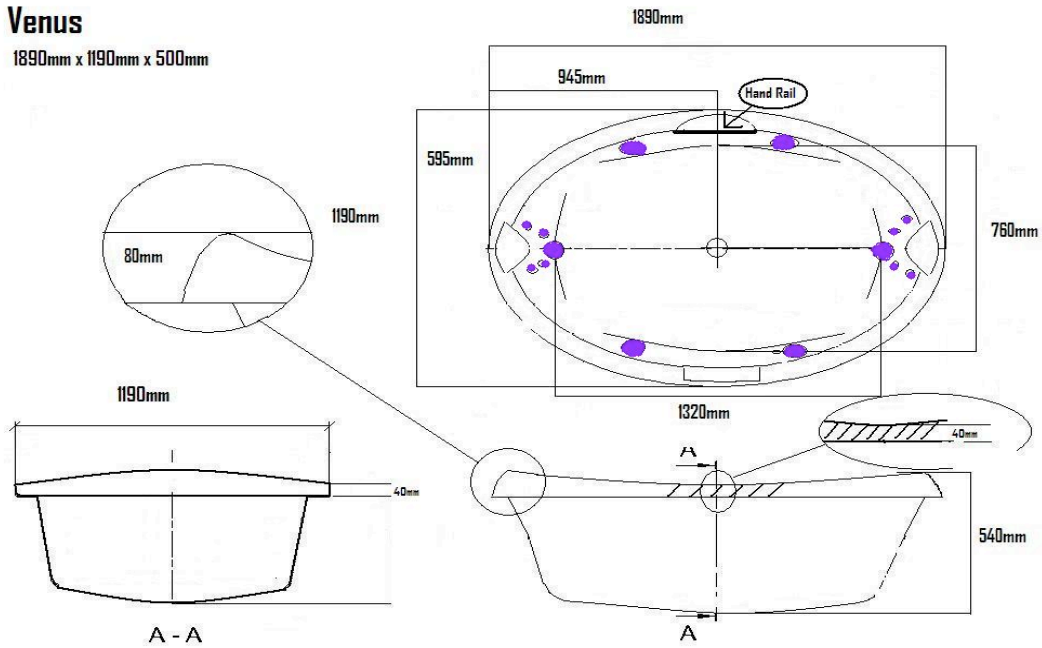

# Venus 1890mm x 1190mm x 500mm

## Venus

1890mm x 1190mm x 500mm

### Standard Features

Pump – 1HP Extra Heat (Manual control)

Standard Jets & Headrests (shown in purple on drawing)

	Mini	Macro	Swirl	Headrest
<b>1890mm</b>	<b>8</b>	<b>4</b>	<b>2</b>	<b>2</b>

### Optional Extras

Optional Hydrotherapy Jets (shown in green on drawing)

	Mini	Macro	Swirl
<b>1890mm</b>	<b>N/A</b>	<b>N/A</b>	<b>N/A</b>