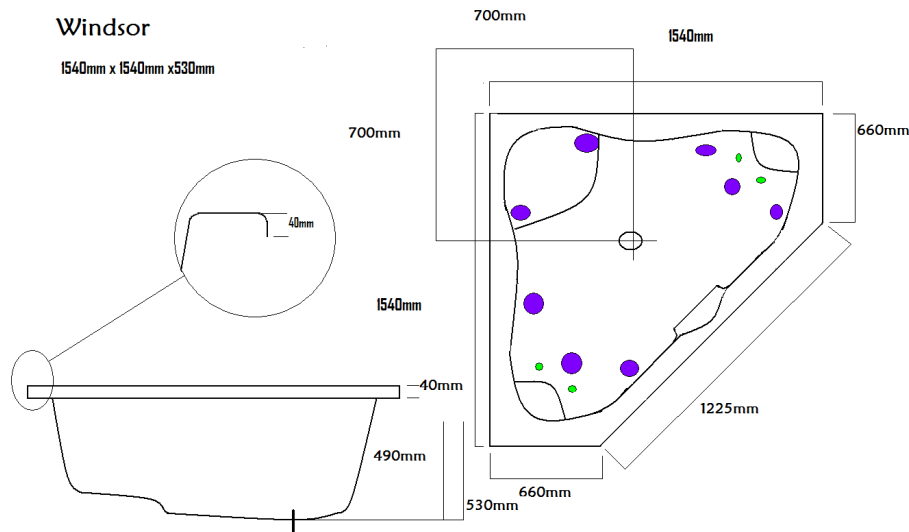

# Windsor 1540mm x 1540mm x 530mm

## Standard Features

Pump – 1HP Extra Heat (Manual control)

Standard Jets & Headrests (shown in purple on drawing)

	Mini	Macro	Swirl	Headrest
<b>1540mm</b>	N/A	8	N/A	2

## Optional Extras

Optional Hydrotherapy Jets (shown in green on drawing)

	Mini	Macro	Swirl
<b>1540mm</b>	4	N/A	N/A